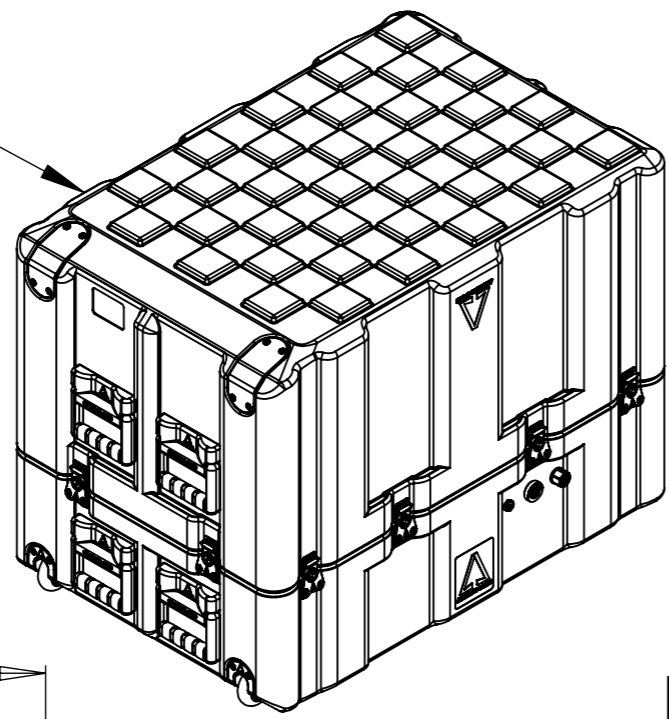

NOTE:
ALL CATCH LIFT OFF LID.

SECTION Y-Y
SCALE 1 : 12

SECTION Z-Z
SCALE 1 : 12

DETAIL A
SCALE 1 : 5

Title Amazon Case AC9060-2743/AC		Material Polyethylene		Finish Self Colour		Date 22/06/2010	Drawn By MW	Revision A	Project Amazon		CP Cases Ltd. Worton Hall Industrial Estate, Worton Road, Isleworth, Middlesex, TW7 6ER, UK. Tel: +44 (0) 20 8568 1881 Fax: +44 (0) 20 8568 1141 Email: info@cpcases.com Website: www.cpcases.com
Drg. No. AC9060-2743_AC		External Dimensions Height Width Length/Depth 700 600 900		Internal Dimensions Height Width Length/Depth 660 540 840		W/O No. 000000	Qty. 00	Sheet No. 1 Of 2	Nato Stock No. 8145-99-813-3100		
						Dimensions In Millimeters. Do Not Scale. Third Angle Projection.			Tolerance Unless Stated Otherwise. Moulding Tolerance +/- (1%+1mm). Sheet Metal Tolerance +/-0.5mm.		<small>Copyright CP Cases Ltd. This drawing is the property of CP Cases Ltd & the information on it is confidential. It is not to be used for any other purpose without the prior written consent of CP Cases Ltd.</small>