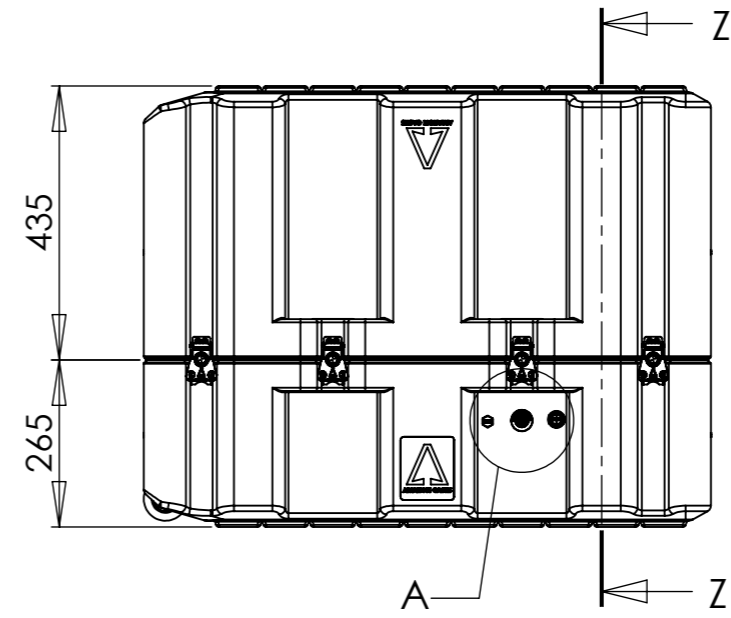

NOTE:
ALL CATCH LIFT OFF LID.

SECTION Y-Y
SCALE 1 : 12

SECTION Z-Z
SCALE 1 : 12

DETAIL A
SCALE 1 : 5

Title Amazon Case AC9060-2743/AC		Material Polyethylene		Finish Self Colour		Date 22/06/2010	Drawn By MW	Revision A	Project Amazon		CP Cases Ltd. Worton Hall Industrial Estate, Worton Road, Isleworth, Middlesex, TW7 6ER, UK. Tel: +44 (0) 20 8568 1881 Fax: +44 (0) 20 8568 1141 Email: info@cpcases.com Website: www.cpcases.com
Drg. No. AC9060-2743_AC		External Dimensions Height Width Length/Depth 700 600 900		Internal Dimensions Height Width Length/Depth 660 540 840		W/O No. 000000	Qty. 00	Sheet No. 1 Of 2	Nato Stock No. 8145-99-813-3100		
						Dimensions In Millimeters. Do Not Scale. Third Angle Projection.			Tolerance Unless Stated Otherwise. Moulding Tolerance +/- (1%+1mm). Sheet Metal Tolerance +/-0.5mm.		<small>Copyright CP Cases Ltd. This drawing is the property of CP Cases Ltd & the information on it is confidential. It is not to be used for any other purpose without the prior written consent of CP Cases Ltd.</small>