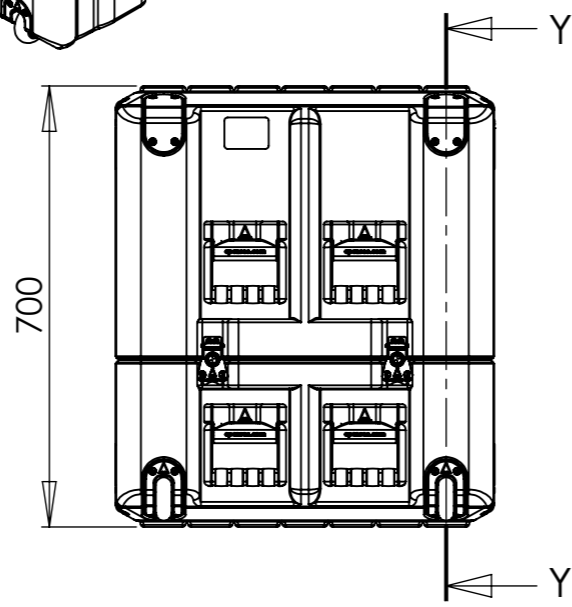

NOTE:
ALL CATCH LIFT OFF LID.

SECTION Y-Y
SCALE 1 : 12

SECTION Z-Z
SCALE 1 : 12

DETAIL A
SCALE 1 : 5

Title Amazon Case AC9060-2743/AC		Material Polyethylene		Finish Self Colour		Date 22/06/2010	Drawn By MW	Revision A	Project Amazon		CP Cases Ltd. Worton Hall Industrial Estate, Worton Road, Isleworth, Middlesex, TW7 6ER, UK. Tel: +44 (0) 20 8568 1881 Fax: +44 (0) 20 8568 1141 Email: info@cpcases.com Website: www.cpcases.com
Drg. No. AC9060-2743_AC		External Dimensions Height Width Length/Depth 700 600 900		Internal Dimensions Height Width Length/Depth 660 540 840		W/O No. 000000	Qty. 00	Sheet No. 1 Of 2	Nato Stock No. 8145-99-813-3100		
						Dimensions In Millimeters. Do Not Scale. Third Angle Projection.			Tolerance Unless Stated Otherwise. Moulding Tolerance +/- (1%+1mm). Sheet Metal Tolerance +/-0.5mm.		<small>Copyright CP Cases Ltd. This drawing is the property of CP Cases Ltd & the information on it is confidential. It is not to be used for any other purpose without the prior written consent of CP Cases Ltd.</small>