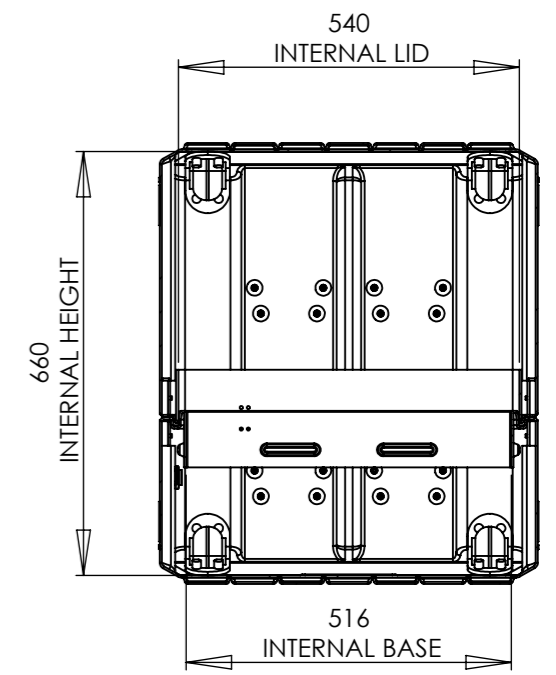

NOTE:
ALL CATCH LIFT OFF LID.

SECTION Y-Y
SCALE 1 : 12

SECTION Z-Z
SCALE 1 : 12

DETAIL A
SCALE 1 : 5

Title Amazon Case AC9060-2743/AC		Material Polyethylene		Finish Self Colour		Date 22/06/2010	Drawn By MW	Revision A	Project Amazon		CP Cases Ltd. Worton Hall Industrial Estate, Worton Road, Isleworth, Middlesex, TW7 6ER, UK. Tel: +44 (0) 20 8568 1881 Fax: +44 (0) 20 8568 1141 Email: info@cpcases.com Website: www.cpcases.com
Drg. No. AC9060-2743_AC		External Dimensions Height Width Length/Depth 700 600 900		Internal Dimensions Height Width Length/Depth 660 540 840		W/O No. 000000	Qty. 00	Sheet No. 1 Of 2	Nato Stock No. 8145-99-813-3100		
						Dimensions In Millimeters. Do Not Scale. Third Angle Projection.			Tolerance Unless Stated Otherwise. Moulding Tolerance +/- (1%+1mm). Sheet Metal Tolerance +/-0.5mm.		<small>Copyright CP Cases Ltd. This drawing is the property of CP Cases Ltd & the information on it is confidential. It is not to be used for any other purpose without the prior written consent of CP Cases Ltd.</small>