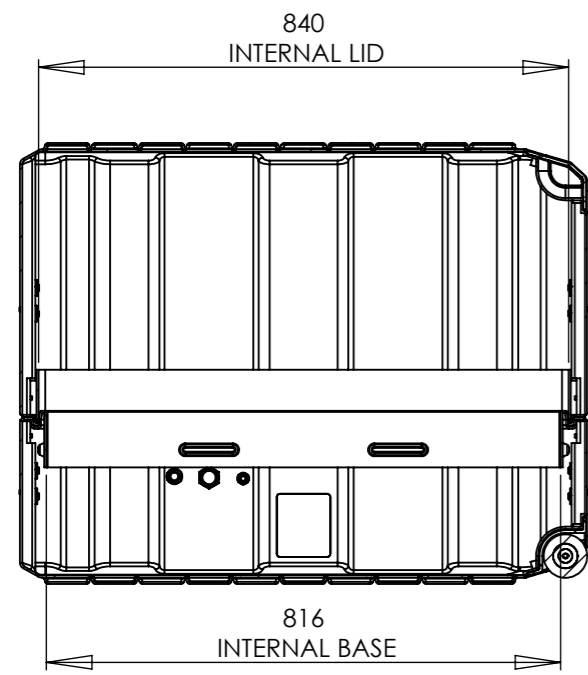

NOTE:
ALL CATCH LIFT OFF LID.

SECTION Y-Y
SCALE 1 : 12

SECTION Z-Z
SCALE 1 : 12

DETAIL A
SCALE 1 : 5

Title Amazon Case AC9060-2743/AC		Material Polyethylene		Finish Self Colour		Date 22/06/2010	Drawn By MW	Revision A	Project Amazon		CP Cases Ltd. Worton Hall Industrial Estate, Worton Road, Isleworth, Middlesex, TW7 6ER, UK. Tel: +44 (0) 20 8568 1881 Fax: +44 (0) 20 8568 1141 Email: info@cpcases.com Website: www.cpcases.com
Drg. No. AC9060-2743_AC		External Dimensions Height Width Length/Depth 700 600 900		Internal Dimensions Height Width Length/Depth 660 540 840		W/O No. 000000	Qty. 00	Sheet No. 1 Of 2	Nato Stock No. 8145-99-813-3100		
						Dimensions In Millimeters. Do Not Scale. Third Angle Projection.			Tolerance Unless Stated Otherwise. Moulding Tolerance +/- (1%+1mm). Sheet Metal Tolerance +/-0.5mm.		<small>Copyright CP Cases Ltd. This drawing is the property of CP Cases Ltd & the information on it is confidential. It is not to be used for any other purpose without the prior written consent of CP Cases Ltd.</small>