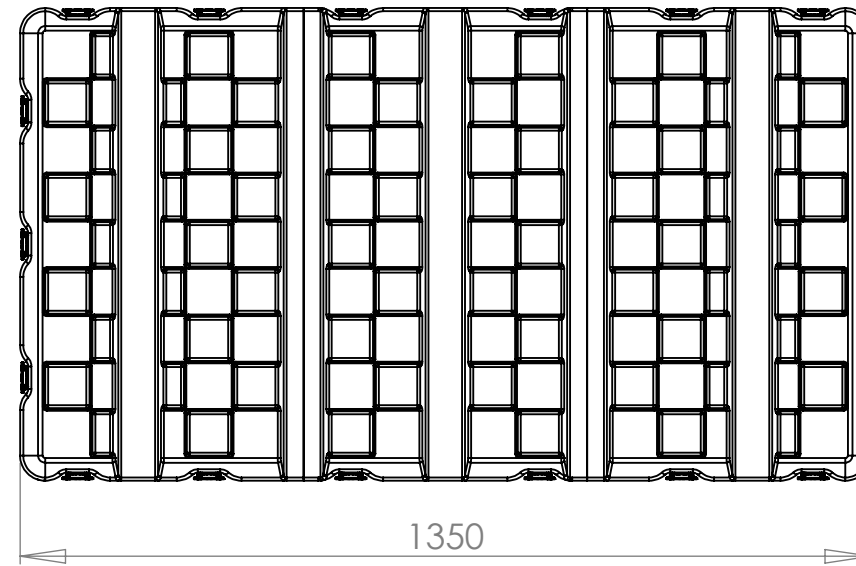

NOTE:
ALL CATCH LIFT OFF LID.

SECTION Y-Y

SECTION Z-Z

Title Amazon Case AC1475-2307/AC		Material Polyethylene		Finish Self Colour		Date 06/02/2013	Drawn By MW	Revision A	Project Amazon		CP Cases Ltd. Worton Hall Industrial Estate, Worton Road, Isleworth, Middlesex, TW7 6ER, UK. Tel: +44 (0) 20 8568 1881 Fax: +44 (0) 20 8568 1141 Email: info@cpcases.com Website: www.cpcases.com
Drg. No. AC1475-2307_AC		External Dimensions		Internal Dimensions		W/O No. 000000	Qty. 00	Sheet No. 1 Of 1	Nato Stock No. TBC		
	Height	Width	Length/Depth	Height	Width	Length/Depth	Dimensions In Millimeters. Do Not Scale. Third Angle Projection.			Tolerance Unless Stated Otherwise. Moulding Tolerance +/- (1%+1mm). Sheet Metal Tolerance +/-0.5mm.	Copyright CP Cases Ltd. This drawing is the property of CP Cases Ltd & the information on it is confidential. It is not to be used for any other purpose without the prior written consent of CP Cases Ltd.
	310	750	1350	230	666	1266					