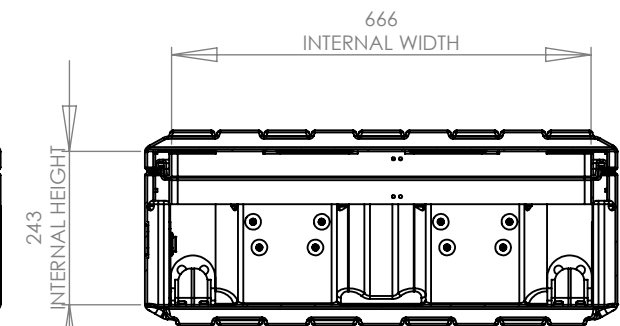

NOTE:
ALL CATCH LIFT OFF LID.

SECTION Y-Y

SECTION Z-Z

Title Amazon Case AC1475-2307/AC		Material Polyethylene		Finish Self Colour		Date 06/02/2013	Drawn By MW	Revision A	Project Amazon		CP Cases Ltd. Worton Hall Industrial Estate, Worton Road, Isleworth, Middlesex, TW7 6ER, UK. Tel: +44 (0) 20 8568 1881 Fax: +44 (0) 20 8568 1141 Email: info@cpcases.com Website: www.cpcases.com
Drg. No. AC1475-2307_AC		External Dimensions		Internal Dimensions		W/O No. 000000	Qty. 00	Sheet No. 1 Of 1	Nato Stock No. TBC		
	Height	Width	Length/Depth	Height	Width	Length/Depth	Dimensions In Millimeters. Do Not Scale. Third Angle Projection.			Tolerance Unless Stated Otherwise. Moulding Tolerance +/- (1%+1mm). Sheet Metal Tolerance +/-0.5mm.	Copyright CP Cases Ltd. This drawing is the property of CP Cases Ltd & the information on it is confidential. It is not to be used for any other purpose without the prior written consent of CP Cases Ltd.
	310	750	1350	230	666	1266					