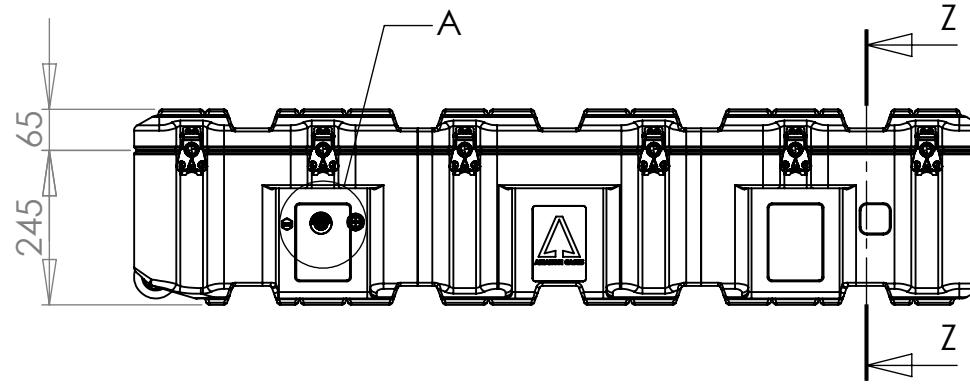

NOTE:
ALL CATCH LIFT OFF LID.

SECTION Y-Y

SECTION Z-Z

Title Amazon Case AC1475-2307/AC		Material Polyethylene		Finish Self Colour		Date 06/02/2013	Drawn By MW	Revision A	Project Amazon		CP Cases Ltd. Worton Hall Industrial Estate, Worton Road, Isleworth, Middlesex, TW7 6ER, UK. Tel: +44 (0) 20 8568 1881 Fax: +44 (0) 20 8568 1141 Email: info@cpcases.com Website: www.cpcases.com
Drg. No. AC1475-2307_AC		External Dimensions		Internal Dimensions		W/O No. 000000	Qty. 00	Sheet No. 1 Of 1	Nato Stock No. TBC		
	Height	Width	Length/Depth	Height	Width	Length/Depth	Dimensions In Millimeters. Do Not Scale. Third Angle Projection.			Tolerance Unless Stated Otherwise. Moulding Tolerance +/- (1%+1mm). Sheet Metal Tolerance +/-0.5mm.	Copyright CP Cases Ltd. This drawing is the property of CP Cases Ltd & the information on it is confidential. It is not to be used for any other purpose without the prior written consent of CP Cases Ltd.
	310	750	1350	230	666	1266					