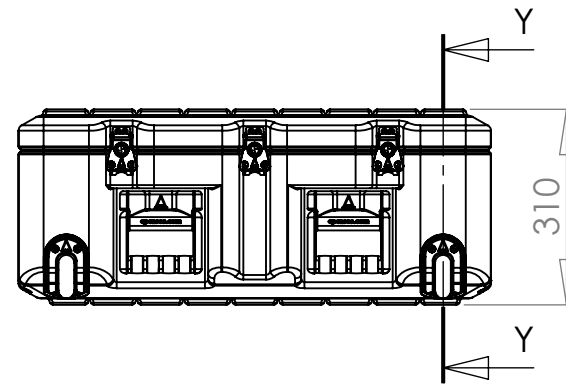

NOTE:
ALL CATCH LIFT OFF LID.

SECTION Y-Y

SECTION Z-Z

Title Amazon Case AC1475-2307/AC		Material Polyethylene		Finish Self Colour		Date 06/02/2013	Drawn By MW	Revision A	Project Amazon		CP Cases Ltd. Worton Hall Industrial Estate, Worton Road, Isleworth, Middlesex, TW7 6ER, UK. Tel: +44 (0) 20 8568 1881 Fax: +44 (0) 20 8568 1141 Email: info@cpcases.com Website: www.cpcases.com
Drg. No. AC1475-2307_AC		External Dimensions		Internal Dimensions		W/O No. 000000	Qty. 00	Sheet No. 1 Of 1	Nato Stock No. TBC		
	Height	Width	Length/Depth	Height	Width	Length/Depth	Dimensions In Millimeters. Do Not Scale. Third Angle Projection.			Tolerance Unless Stated Otherwise. Moulding Tolerance +/- (1%+1mm). Sheet Metal Tolerance +/-0.5mm.	Copyright CP Cases Ltd. This drawing is the property of CP Cases Ltd & the information on it is confidential. It is not to be used for any other purpose without the prior written consent of CP Cases Ltd.
	310	750	1350	230	666	1266					