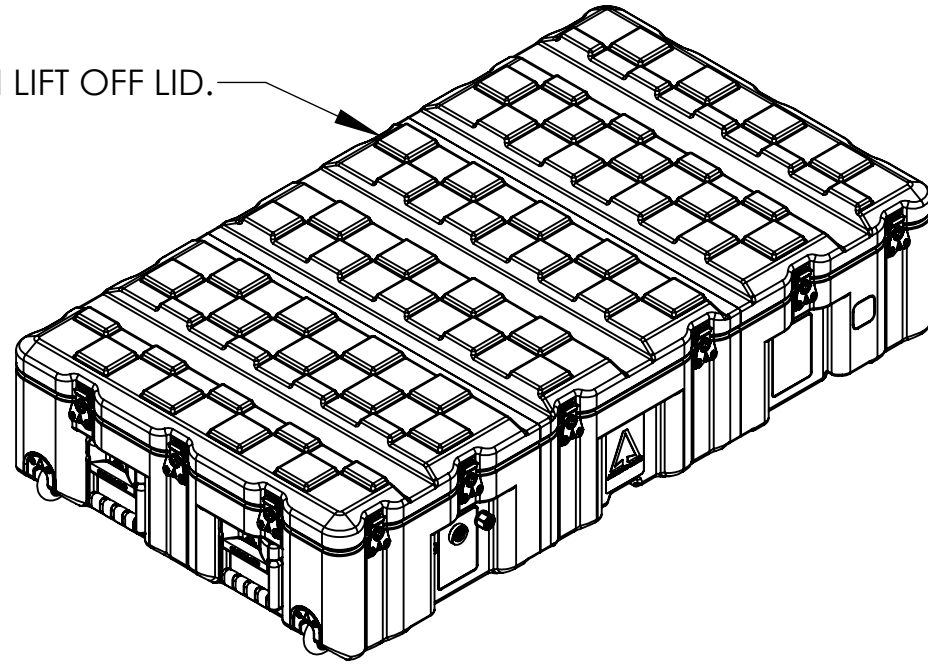

NOTE:
ALL CATCH LIFT OFF LID.

SECTION Y-Y

SECTION Z-Z

Title Amazon Case AC1475-2307/AC		Material Polyethylene		Finish Self Colour		Date 06/02/2013	Drawn By MW	Revision A	Project Amazon		CP Cases Ltd. Worton Hall Industrial Estate, Worton Road, Isleworth, Middlesex, TW7 6ER, UK. Tel: +44 (0) 20 8568 1881 Fax: +44 (0) 20 8568 1141 Email: info@cpcases.com Website: www.cpcases.com
Drg. No. AC1475-2307_AC		External Dimensions		Internal Dimensions		W/O No. 000000	Qty. 00	Sheet No. 1 Of 1	Nato Stock No. TBC		
	Height	Width	Length/Depth	Height	Width	Length/Depth	Dimensions In Millimeters. Do Not Scale. Third Angle Projection.			Tolerance Unless Stated Otherwise. Moulding Tolerance +/- (1%+1mm). Sheet Metal Tolerance +/-0.5mm.	Copyright CP Cases Ltd. This drawing is the property of CP Cases Ltd & the information on it is confidential. It is not to be used for any other purpose without the prior written consent of CP Cases Ltd.
	310	750	1350	230	666	1266					