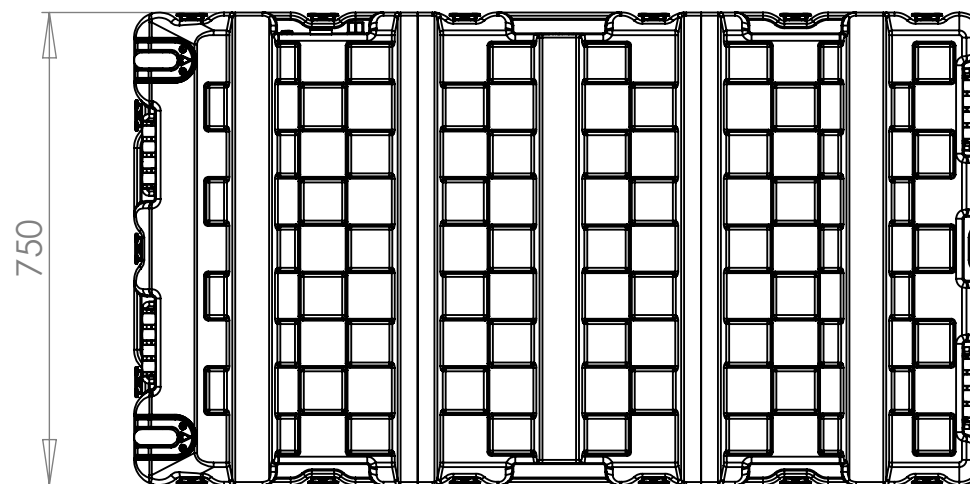

NOTE:
ALL CATCH LIFT OFF LID.

SECTION Y-Y

SECTION Z-Z

Title Amazon Case AC1475-2307/AC		Material Polyethylene		Finish Self Colour		Date 06/02/2013	Drawn By MW	Revision A	Project Amazon		CP Cases Ltd. Worton Hall Industrial Estate, Worton Road, Isleworth, Middlesex, TW7 6ER, UK. Tel: +44 (0) 20 8568 1881 Fax: +44 (0) 20 8568 1141 Email: info@cpcases.com Website: www.cpcases.com
Drg. No. AC1475-2307_AC		External Dimensions		Internal Dimensions		W/O No. 000000	Qty. 00	Sheet No. 1 Of 1	Nato Stock No. TBC		
	Height	Width	Length/Depth	Height	Width	Length/Depth	Dimensions In Millimeters. Do Not Scale. Third Angle Projection.			Tolerance Unless Stated Otherwise. Moulding Tolerance +/- (1%+1mm). Sheet Metal Tolerance +/-0.5mm.	Copyright CP Cases Ltd. This drawing is the property of CP Cases Ltd & the information on it is confidential. It is not to be used for any other purpose without the prior written consent of CP Cases Ltd.
	310	750	1350	230	666	1266					