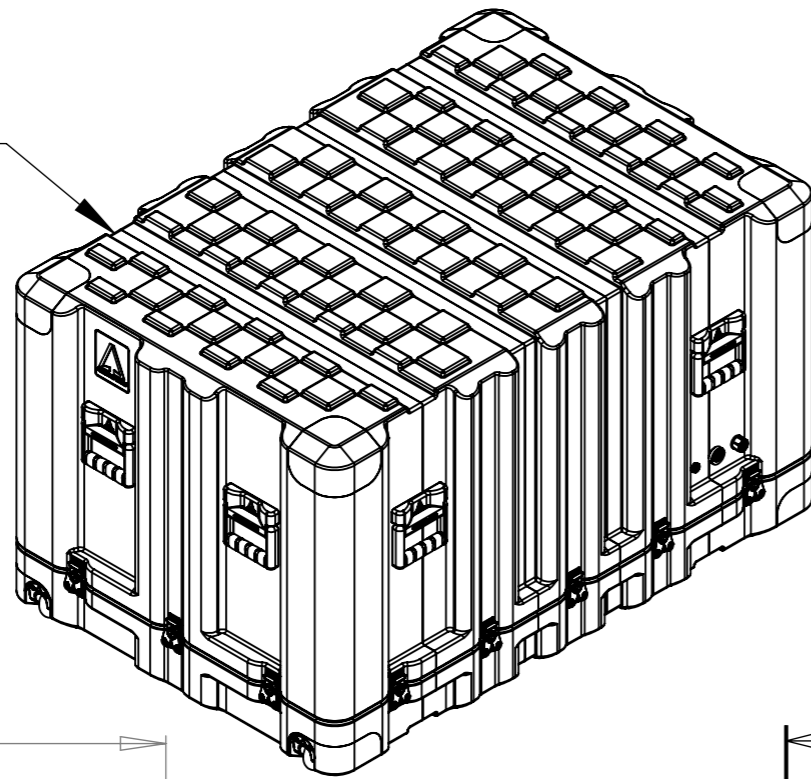

NOTE:
ALL CATCH LIFT OFF LID.

SECTION Y-Y
SCALE 1 : 14

SECTION Z-Z
SCALE 1 : 14

DETAIL A
SCALE 1 : 5

Title Amazon Case AC1387-1561/AC		Material Polyethylene		Finish Self Colour		Date 23/06/2010	Drawn By MW	Revision A	Project Amazon		CP Cases Ltd. Worton Hall Industrial Estate, Worton Road, Isleworth, Middlesex, TW7 6ER, UK. Tel: +44 (0) 20 8568 1881 Fax: +44 (0) 20 8568 1141 Email: info@cpcases.com Website: www.cpcases.com	
Drg. No. AC1387-1561_AC		External Dimensions		Internal Dimensions		W/O No. 000000	Qty. 00	Sheet No. 1 Of 2	Nato Stock No. 8145-99-997-2703			
	Height 760	Width 864	Length/Depth 1281	Height 700	Width 779	Length/Depth 1196	Dimensions In Millimeters. Do Not Scale. Third Angle Projection.			Tolerance Unless Stated Otherwise. Moulding Tolerance +/- (1%+1mm). Sheet Metal Tolerance +/-0.5mm.		