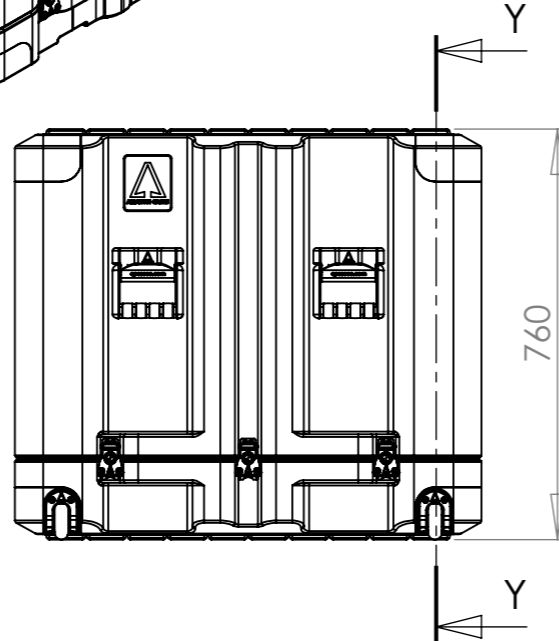

NOTE:
ALL CATCH LIFT OFF LID.

SECTION Y-Y
SCALE 1 : 14

SECTION Z-Z
SCALE 1 : 14

DETAIL A
SCALE 1 : 5

Title Amazon Case AC1387-1561/AC		Material Polyethylene		Finish Self Colour		Date 23/06/2010	Drawn By MW	Revision A	Project Amazon		CP Cases Ltd. Worton Hall Industrial Estate, Worton Road, Isleworth, Middlesex, TW7 6ER, UK. Tel: +44 (0) 20 8568 1881 Fax: +44 (0) 20 8568 1141 Email: info@cpcases.com Website: www.cpcases.com	
Drg. No. AC1387-1561_AC		External Dimensions		Internal Dimensions		W/O No. 000000	Qty. 00	Sheet No. 1 Of 2	Nato Stock No. 8145-99-997-2703			
	Height 760	Width 864	Length/Depth 1281	Height 700	Width 779	Length/Depth 1196	Dimensions In Millimeters. Do Not Scale. Third Angle Projection.			Tolerance Unless Stated Otherwise. Moulding Tolerance +/- (1%+1mm). Sheet Metal Tolerance +/-0.5mm.		