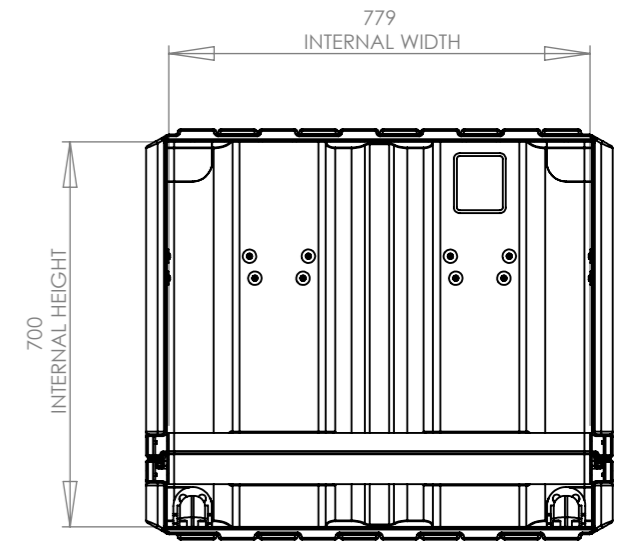

NOTE:
ALL CATCH LIFT OFF LID.

SECTION Y-Y
SCALE 1 : 14

SECTION Z-Z
SCALE 1 : 14

DETAIL A
SCALE 1 : 5

Title Amazon Case AC1387-1561/AC		Material Polyethylene		Finish Self Colour		Date 23/06/2010	Drawn By MW	Revision A	Project Amazon		CP Cases Ltd. Worton Hall Industrial Estate, Worton Road, Isleworth, Middlesex, TW7 6ER, UK. Tel: +44 (0) 20 8568 1881 Fax: +44 (0) 20 8568 1141 Email: info@cpcases.com Website: www.cpcases.com	
Drg. No. AC1387-1561_AC		External Dimensions		Internal Dimensions		W/O No. 000000	Qty. 00	Sheet No. 1 Of 2	Nato Stock No. 8145-99-997-2703			
	Height 760	Width 864	Length/Depth 1281	Height 700	Width 779	Length/Depth 1196	Dimensions In Millimeters. Do Not Scale. Third Angle Projection.			Tolerance Unless Stated Otherwise. Moulding Tolerance +/- (1%+1mm). Sheet Metal Tolerance +/-0.5mm.		