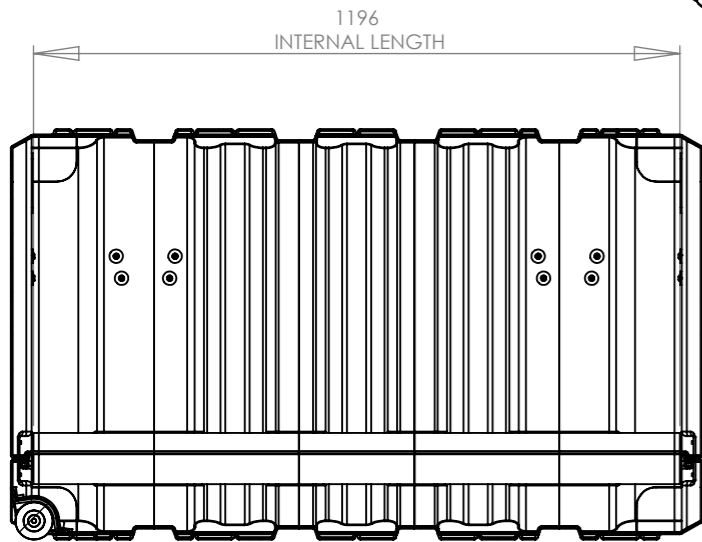

NOTE:
ALL CATCH LIFT OFF LID.

SECTION Y-Y
SCALE 1 : 14

SECTION Z-Z
SCALE 1 : 14

DETAIL A
SCALE 1 : 5

Title Amazon Case AC1387-1561/AC		Material Polyethylene		Finish Self Colour		Date 23/06/2010	Drawn By MW	Revision A	Project Amazon		CP Cases Ltd. Worton Hall Industrial Estate, Worton Road, Isleworth, Middlesex, TW7 6ER, UK. Tel: +44 (0) 20 8568 1881 Fax: +44 (0) 20 8568 1141 Email: info@cpcases.com Website: www.cpcases.com	
Drg. No. AC1387-1561_AC		External Dimensions		Internal Dimensions		W/O No. 000000	Qty. 00	Sheet No. 1 Of 2	Nato Stock No. 8145-99-997-2703			
	Height 760	Width 864	Length/Depth 1281	Height 700	Width 779	Length/Depth 1196	Dimensions In Millimeters. Do Not Scale. Third Angle Projection.			Tolerance Unless Stated Otherwise. Moulding Tolerance +/- (1%+1mm). Sheet Metal Tolerance +/-0.5mm.		