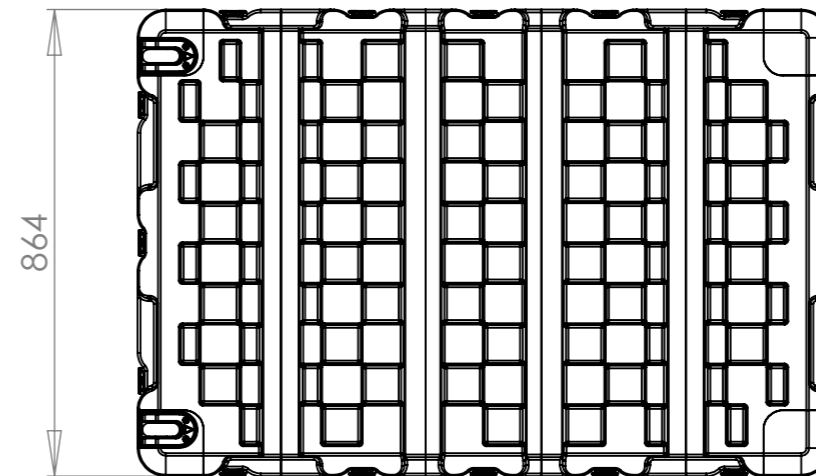

NOTE:
ALL CATCH LIFT OFF LID.

SECTION Y-Y
SCALE 1 : 14

SECTION Z-Z
SCALE 1 : 14

DETAIL A
SCALE 1 : 5

Title Amazon Case AC1387-1561/AC		Material Polyethylene		Finish Self Colour		Date 23/06/2010	Drawn By MW	Revision A	Project Amazon		CP Cases Ltd. Worton Hall Industrial Estate, Worton Road, Isleworth, Middlesex, TW7 6ER, UK. Tel: +44 (0) 20 8568 1881 Fax: +44 (0) 20 8568 1141 Email: info@cpcases.com Website: www.cpcases.com	
Drg. No. AC1387-1561_AC		External Dimensions		Internal Dimensions		W/O No. 000000	Qty. 00	Sheet No. 1 Of 2	Nato Stock No. 8145-99-997-2703			
	Height 760	Width 864	Length/Depth 1281	Height 700	Width 779	Length/Depth 1196	Dimensions In Millimeters. Do Not Scale. Third Angle Projection.			Tolerance Unless Stated Otherwise. Moulding Tolerance +/- (1%+1mm). Sheet Metal Tolerance +/-0.5mm.		