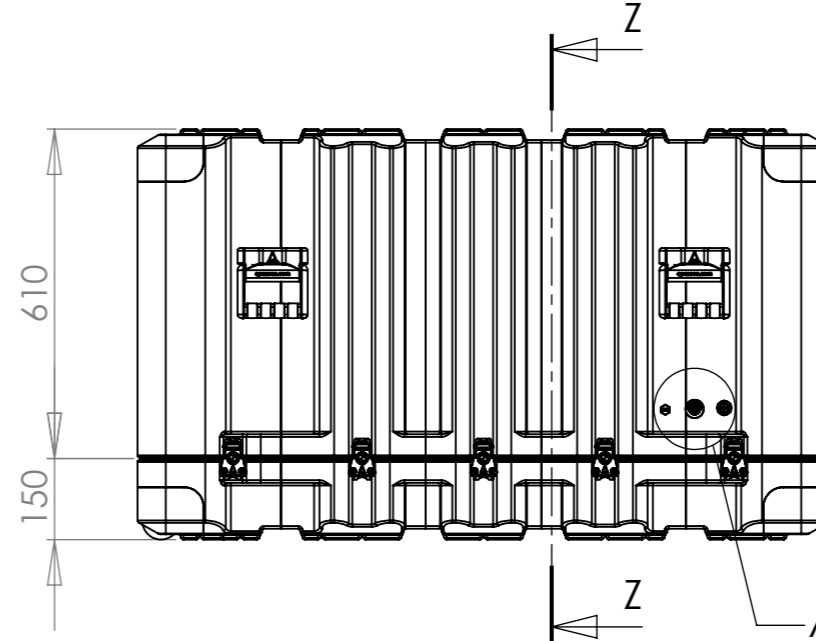

NOTE:
ALL CATCH LIFT OFF LID.

SECTION Y-Y
SCALE 1 : 14

SECTION Z-Z
SCALE 1 : 14

DETAIL A
SCALE 1 : 5

Title Amazon Case AC1387-1561/AC		Material Polyethylene		Finish Self Colour		Date 23/06/2010	Drawn By MW	Revision A	Project Amazon		CP Cases Ltd. Worton Hall Industrial Estate, Worton Road, Isleworth, Middlesex, TW7 6ER, UK. Tel: +44 (0) 20 8568 1881 Fax: +44 (0) 20 8568 1141 Email: info@cpcases.com Website: www.cpcases.com	
Drg. No. AC1387-1561_AC		External Dimensions		Internal Dimensions		W/O No. 000000	Qty. 00	Sheet No. 1 Of 2	Nato Stock No. 8145-99-997-2703			
	Height 760	Width 864	Length/Depth 1281	Height 700	Width 779	Length/Depth 1196	Dimensions In Millimeters. Do Not Scale. Third Angle Projection.			Tolerance Unless Stated Otherwise. Moulding Tolerance +/- (1%+1mm). Sheet Metal Tolerance +/-0.5mm.		