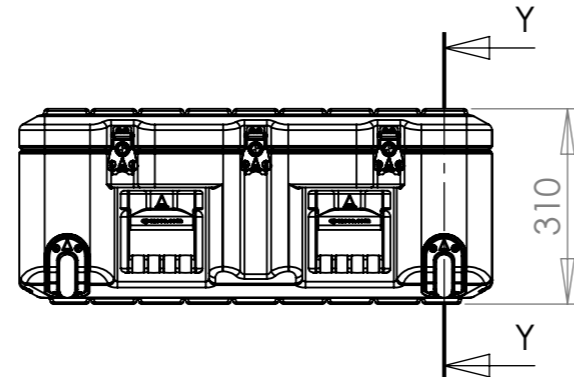

NOTE:
ALL CATCH LIFT OFF LID.

Title Amazon Case AC1275-2307/AC		Material Polyethylene		Finish Self Colour		Date 10/01/2013	Drawn By MW	Revision A	Project Amazon		CP Cases Ltd. Worton Hall Industrial Estate, Worton Road, Isleworth, Middlesex, TW7 6ER, UK. Tel: +44 (0) 20 8568 1881 Fax: +44 (0) 20 8568 1141 Email: info@cpcases.com Website: www.cpcases.com
Drg. No. AC1275-2307_AC		External Dimensions		Internal Dimensions		W/O No. 000000	Qty. 00	Sheet No. 1 Of 1	Nato Stock No. TBC		
	Height	Width	Length/Depth	Height	Width	Length/Depth	Dimensions In Millimeters. Do Not Scale. Third Angle Projection.			Tolerance Unless Stated Otherwise. Moulding Tolerance +/- (1%+1mm). Sheet Metal Tolerance +/-0.5mm.	Copyright CP Cases Ltd. This drawing is the property of CP Cases Ltd & the information on it is confidential. It is not to be used for any other purpose without the prior written consent of CP Cases Ltd.
	310	750	1200	230	666	1116					