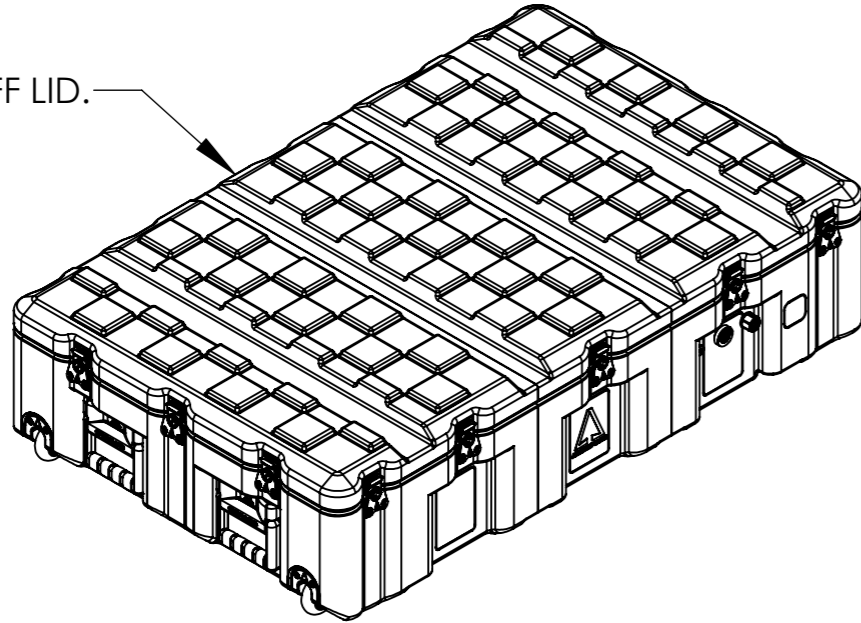

NOTE:
ALL CATCH LIFT OFF LID.

Title Amazon Case AC1275-2307/AC		Material Polyethylene		Finish Self Colour		Date 10/01/2013	Drawn By MW	Revision A	Project Amazon		CP Cases Ltd. Worton Hall Industrial Estate, Worton Road, Isleworth, Middlesex, TW7 6ER, UK. Tel: +44 (0) 20 8568 1881 Fax: +44 (0) 20 8568 1141 Email: info@cpcases.com Website: www.cpcases.com
Drg. No. AC1275-2307_AC		External Dimensions		Internal Dimensions		W/O No. 000000	Qty. 00	Sheet No. 1 Of 1	Nato Stock No. TBC		
	Height	Width	Length/Depth	Height	Width	Length/Depth	Dimensions In Millimeters. Do Not Scale. Third Angle Projection.			Tolerance Unless Stated Otherwise. Moulding Tolerance +/- (1%+1mm). Sheet Metal Tolerance +/-0.5mm.	Copyright CP Cases Ltd. This drawing is the property of CP Cases Ltd & the information on it is confidential. It is not to be used for any other purpose without the prior written consent of CP Cases Ltd.
	310	750	1200	230	666	1116					