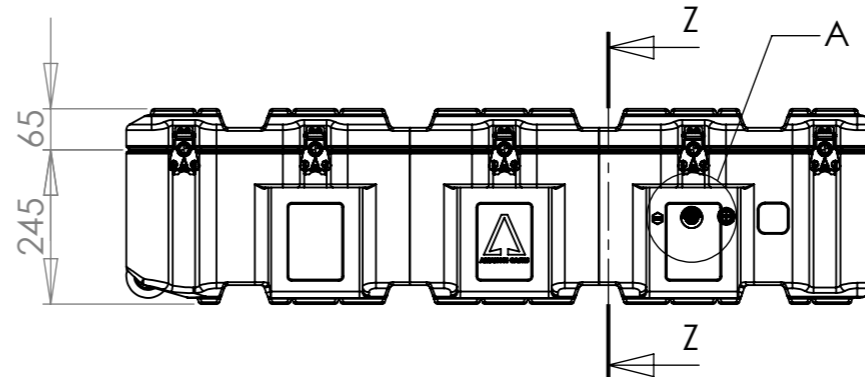

NOTE:
ALL CATCH LIFT OFF LID.

Title Amazon Case AC1275-2307/AC		Material Polyethylene		Finish Self Colour		Date 10/01/2013	Drawn By MW	Revision A	Project Amazon		CP Cases Ltd. Worton Hall Industrial Estate, Worton Road, Isleworth, Middlesex, TW7 6ER, UK. Tel: +44 (0) 20 8568 1881 Fax: +44 (0) 20 8568 1141 Email: info@cpcases.com Website: www.cpcases.com
Drg. No. AC1275-2307_AC		External Dimensions		Internal Dimensions		W/O No. 000000	Qty. 00	Sheet No. 1 Of 1	Nato Stock No. TBC		
	Height	Width	Length/Depth	Height	Width	Length/Depth	Dimensions In Millimeters. Do Not Scale. Third Angle Projection.			Tolerance Unless Stated Otherwise. Moulding Tolerance +/- (1%+1mm). Sheet Metal Tolerance +/-0.5mm.	Copyright CP Cases Ltd. This drawing is the property of CP Cases Ltd & the information on it is confidential. It is not to be used for any other purpose without the prior written consent of CP Cases Ltd.
	310	750	1200	230	666	1116					