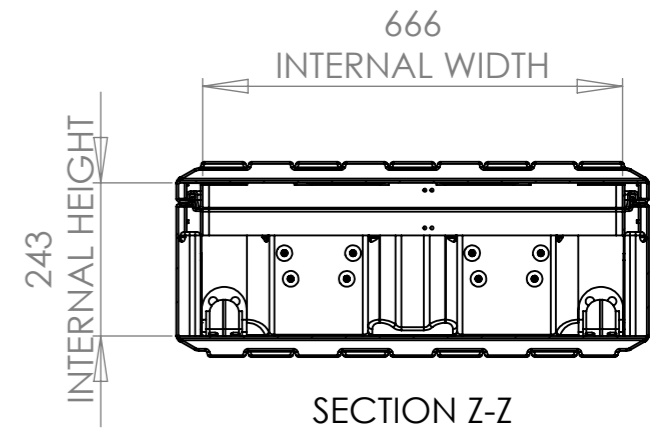

NOTE:
ALL CATCH LIFT OFF LID.

Title Amazon Case AC1275-2307/AC		Material Polyethylene		Finish Self Colour		Date 10/01/2013	Drawn By MW	Revision A	Project Amazon		CP Cases Ltd. Worton Hall Industrial Estate, Worton Road, Isleworth, Middlesex, TW7 6ER, UK. Tel: +44 (0) 20 8568 1881 Fax: +44 (0) 20 8568 1141 Email: info@cpcases.com Website: www.cpcases.com
Drg. No. AC1275-2307_AC		External Dimensions		Internal Dimensions		W/O No. 000000	Qty. 00	Sheet No. 1 Of 1	Nato Stock No. TBC		
	Height	Width	Length/Depth	Height	Width	Length/Depth	Dimensions In Millimeters. Do Not Scale. Third Angle Projection.			Tolerance Unless Stated Otherwise. Moulding Tolerance +/- (1%+1mm). Sheet Metal Tolerance +/-0.5mm.	Copyright CP Cases Ltd. This drawing is the property of CP Cases Ltd & the information on it is confidential. It is not to be used for any other purpose without the prior written consent of CP Cases Ltd.
	310	750	1200	230	666	1116					