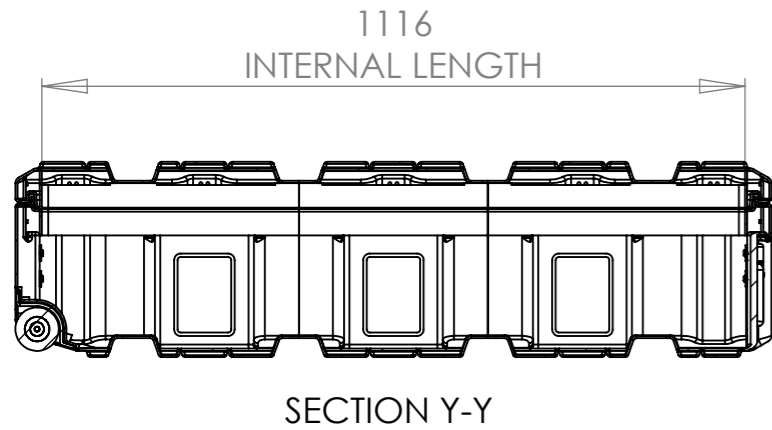

NOTE:
ALL CATCH LIFT OFF LID.

Title Amazon Case AC1275-2307/AC		Material Polyethylene		Finish Self Colour		Date 10/01/2013	Drawn By MW	Revision A	Project Amazon		CP Cases Ltd. Worton Hall Industrial Estate, Worton Road, Isleworth, Middlesex, TW7 6ER, UK. Tel: +44 (0) 20 8568 1881 Fax: +44 (0) 20 8568 1141 Email: info@cpcases.com Website: www.cpcases.com
Drg. No. AC1275-2307_AC		External Dimensions		Internal Dimensions		W/O No. 000000	Qty. 00	Sheet No. 1 Of 1	Nato Stock No. TBC		
	Height	Width	Length/Depth	Height	Width	Length/Depth	Dimensions In Millimeters. Do Not Scale. Third Angle Projection.			Tolerance Unless Stated Otherwise. Moulding Tolerance +/- (1%+1mm). Sheet Metal Tolerance +/-0.5mm.	Copyright CP Cases Ltd. This drawing is the property of CP Cases Ltd & the information on it is confidential. It is not to be used for any other purpose without the prior written consent of CP Cases Ltd.
	310	750	1200	230	666	1116					